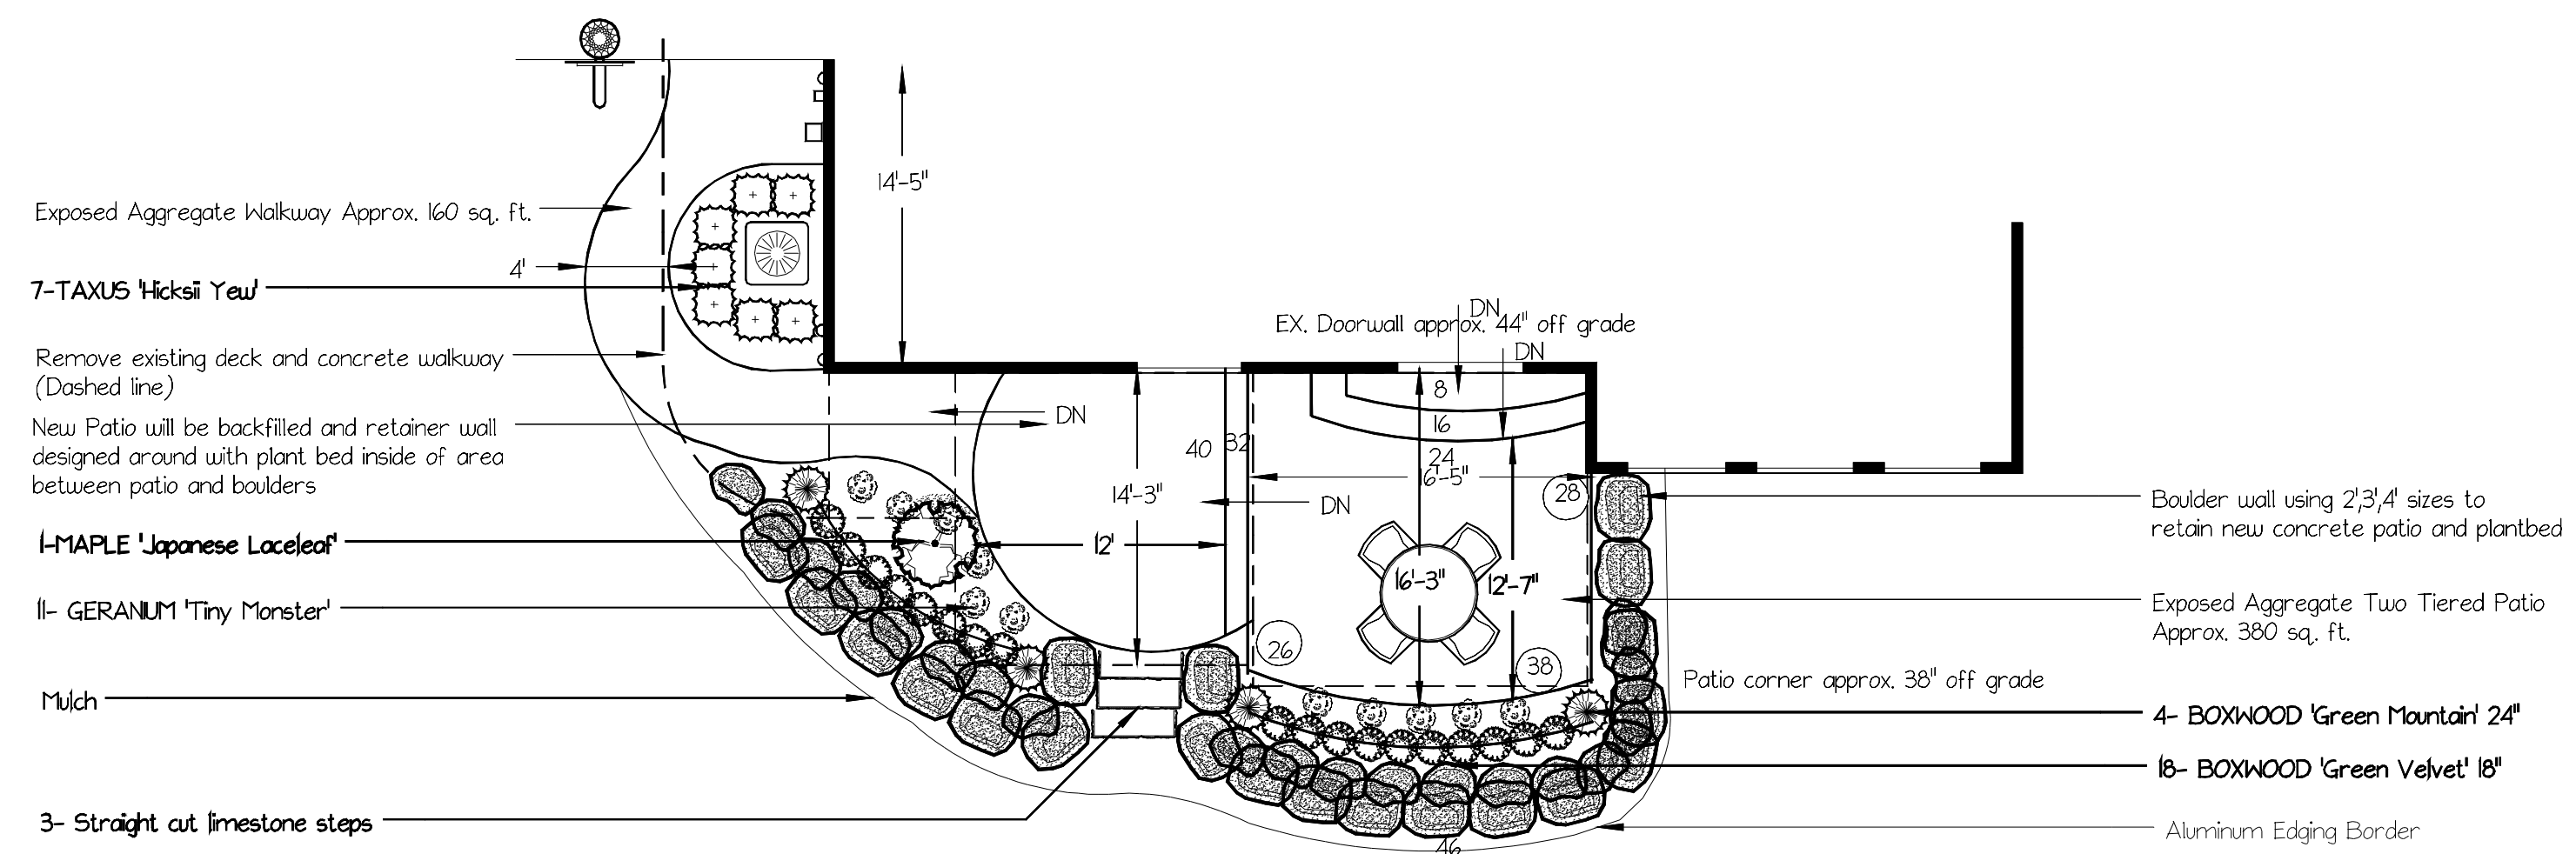

BOXWOOD 'Green Mountain Pyramid'

BOXWOOD 'Green Velvet'

GERANIUM 'Tiny Monster'

Japanese Maple 'Laceleaf'

Taxus Hickii Yew

NOTES

No.	Date	Description

BACKYARD BLISS

SHELBY TWP., MI

SCALE	1/8" = 1'	PROJECT NO.	
DRAWN BY		SHEET NO.	
CHECKED BY			
DATE	7/21/16		
DATE OF PRINT			