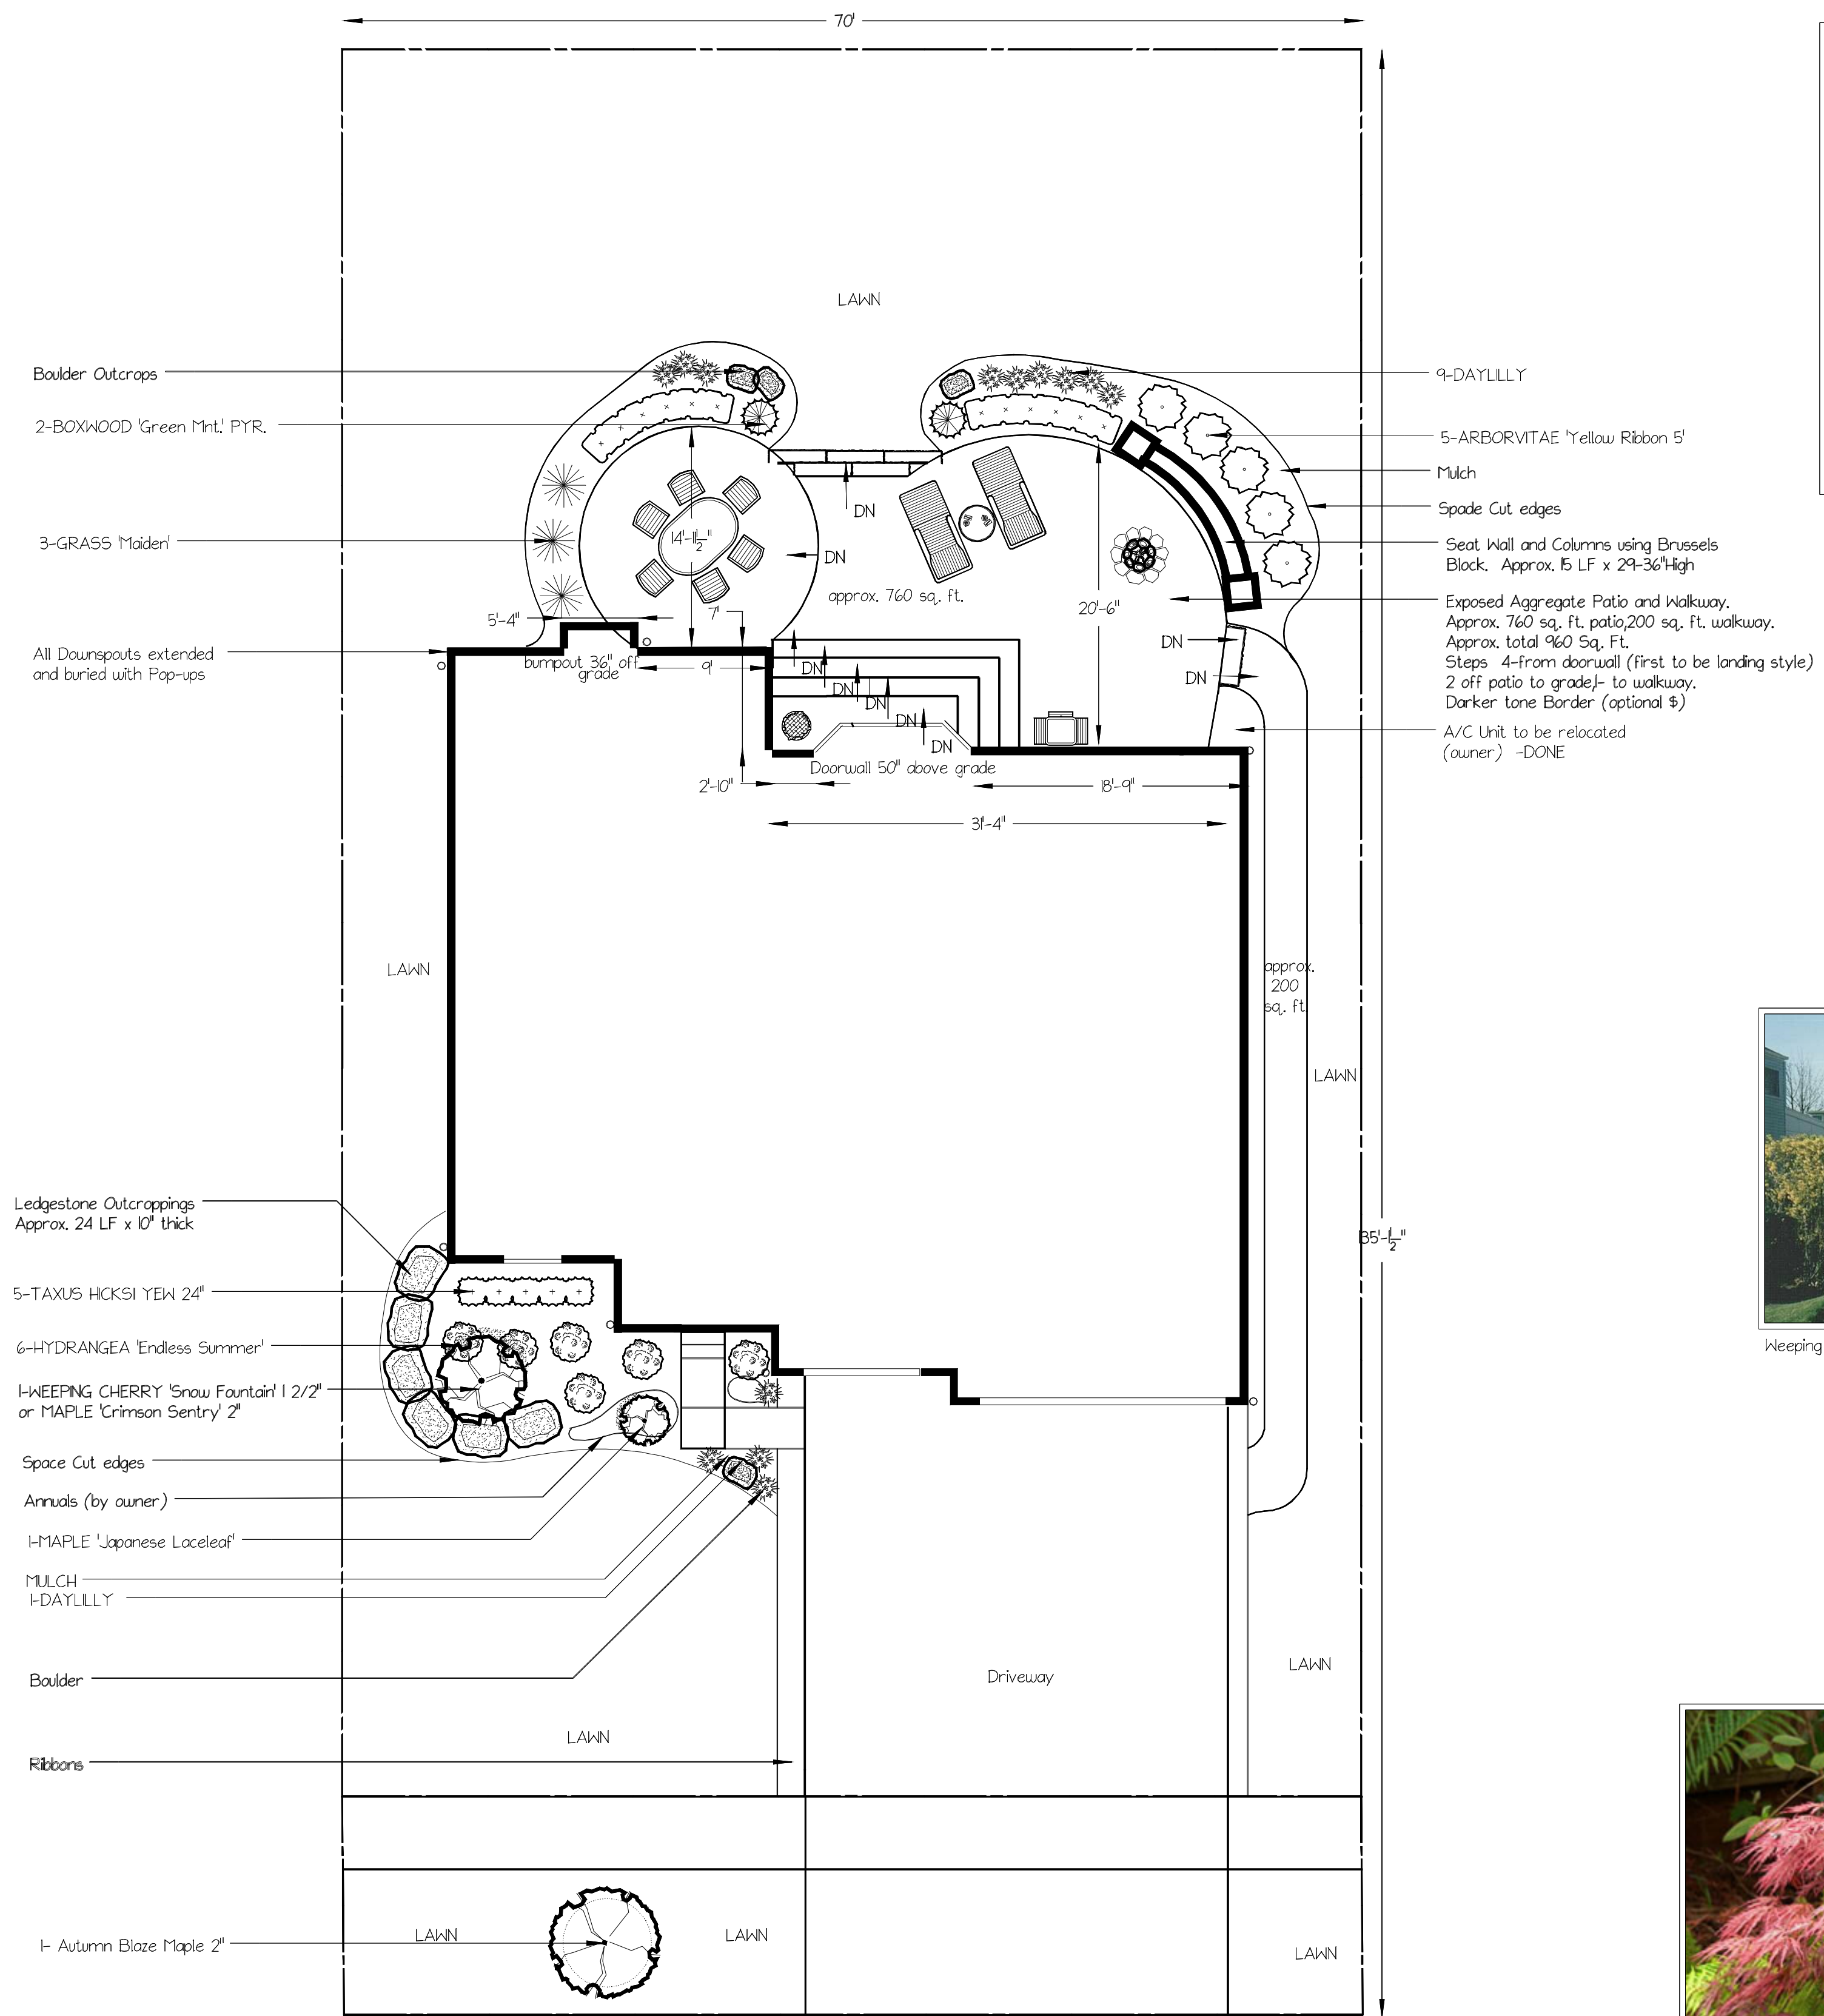

©2008 Hortipia, Inc.

FLORISTS HYDRANGEA

Taxus Hicksii Yew

BOXWOOD 'Green Mountain Pyramid

THUJA 'Yellow Ribbon'

Weeping Cherry

Japanese Maple -Laceleaf

NOTES

No.	Date	Description
REVISIONS		

VINCE AND LAURA
BAHRI
52432 REJOICE DRIVE
MACOMB, MI 48042

SCALE 1/8"=1'	PROJECT NO.
DRAWN BY	SHEET NO.
CHECKED BY	
DATE 7/9/14 -REVISED 3/8/15	
DATE OF PRINT	