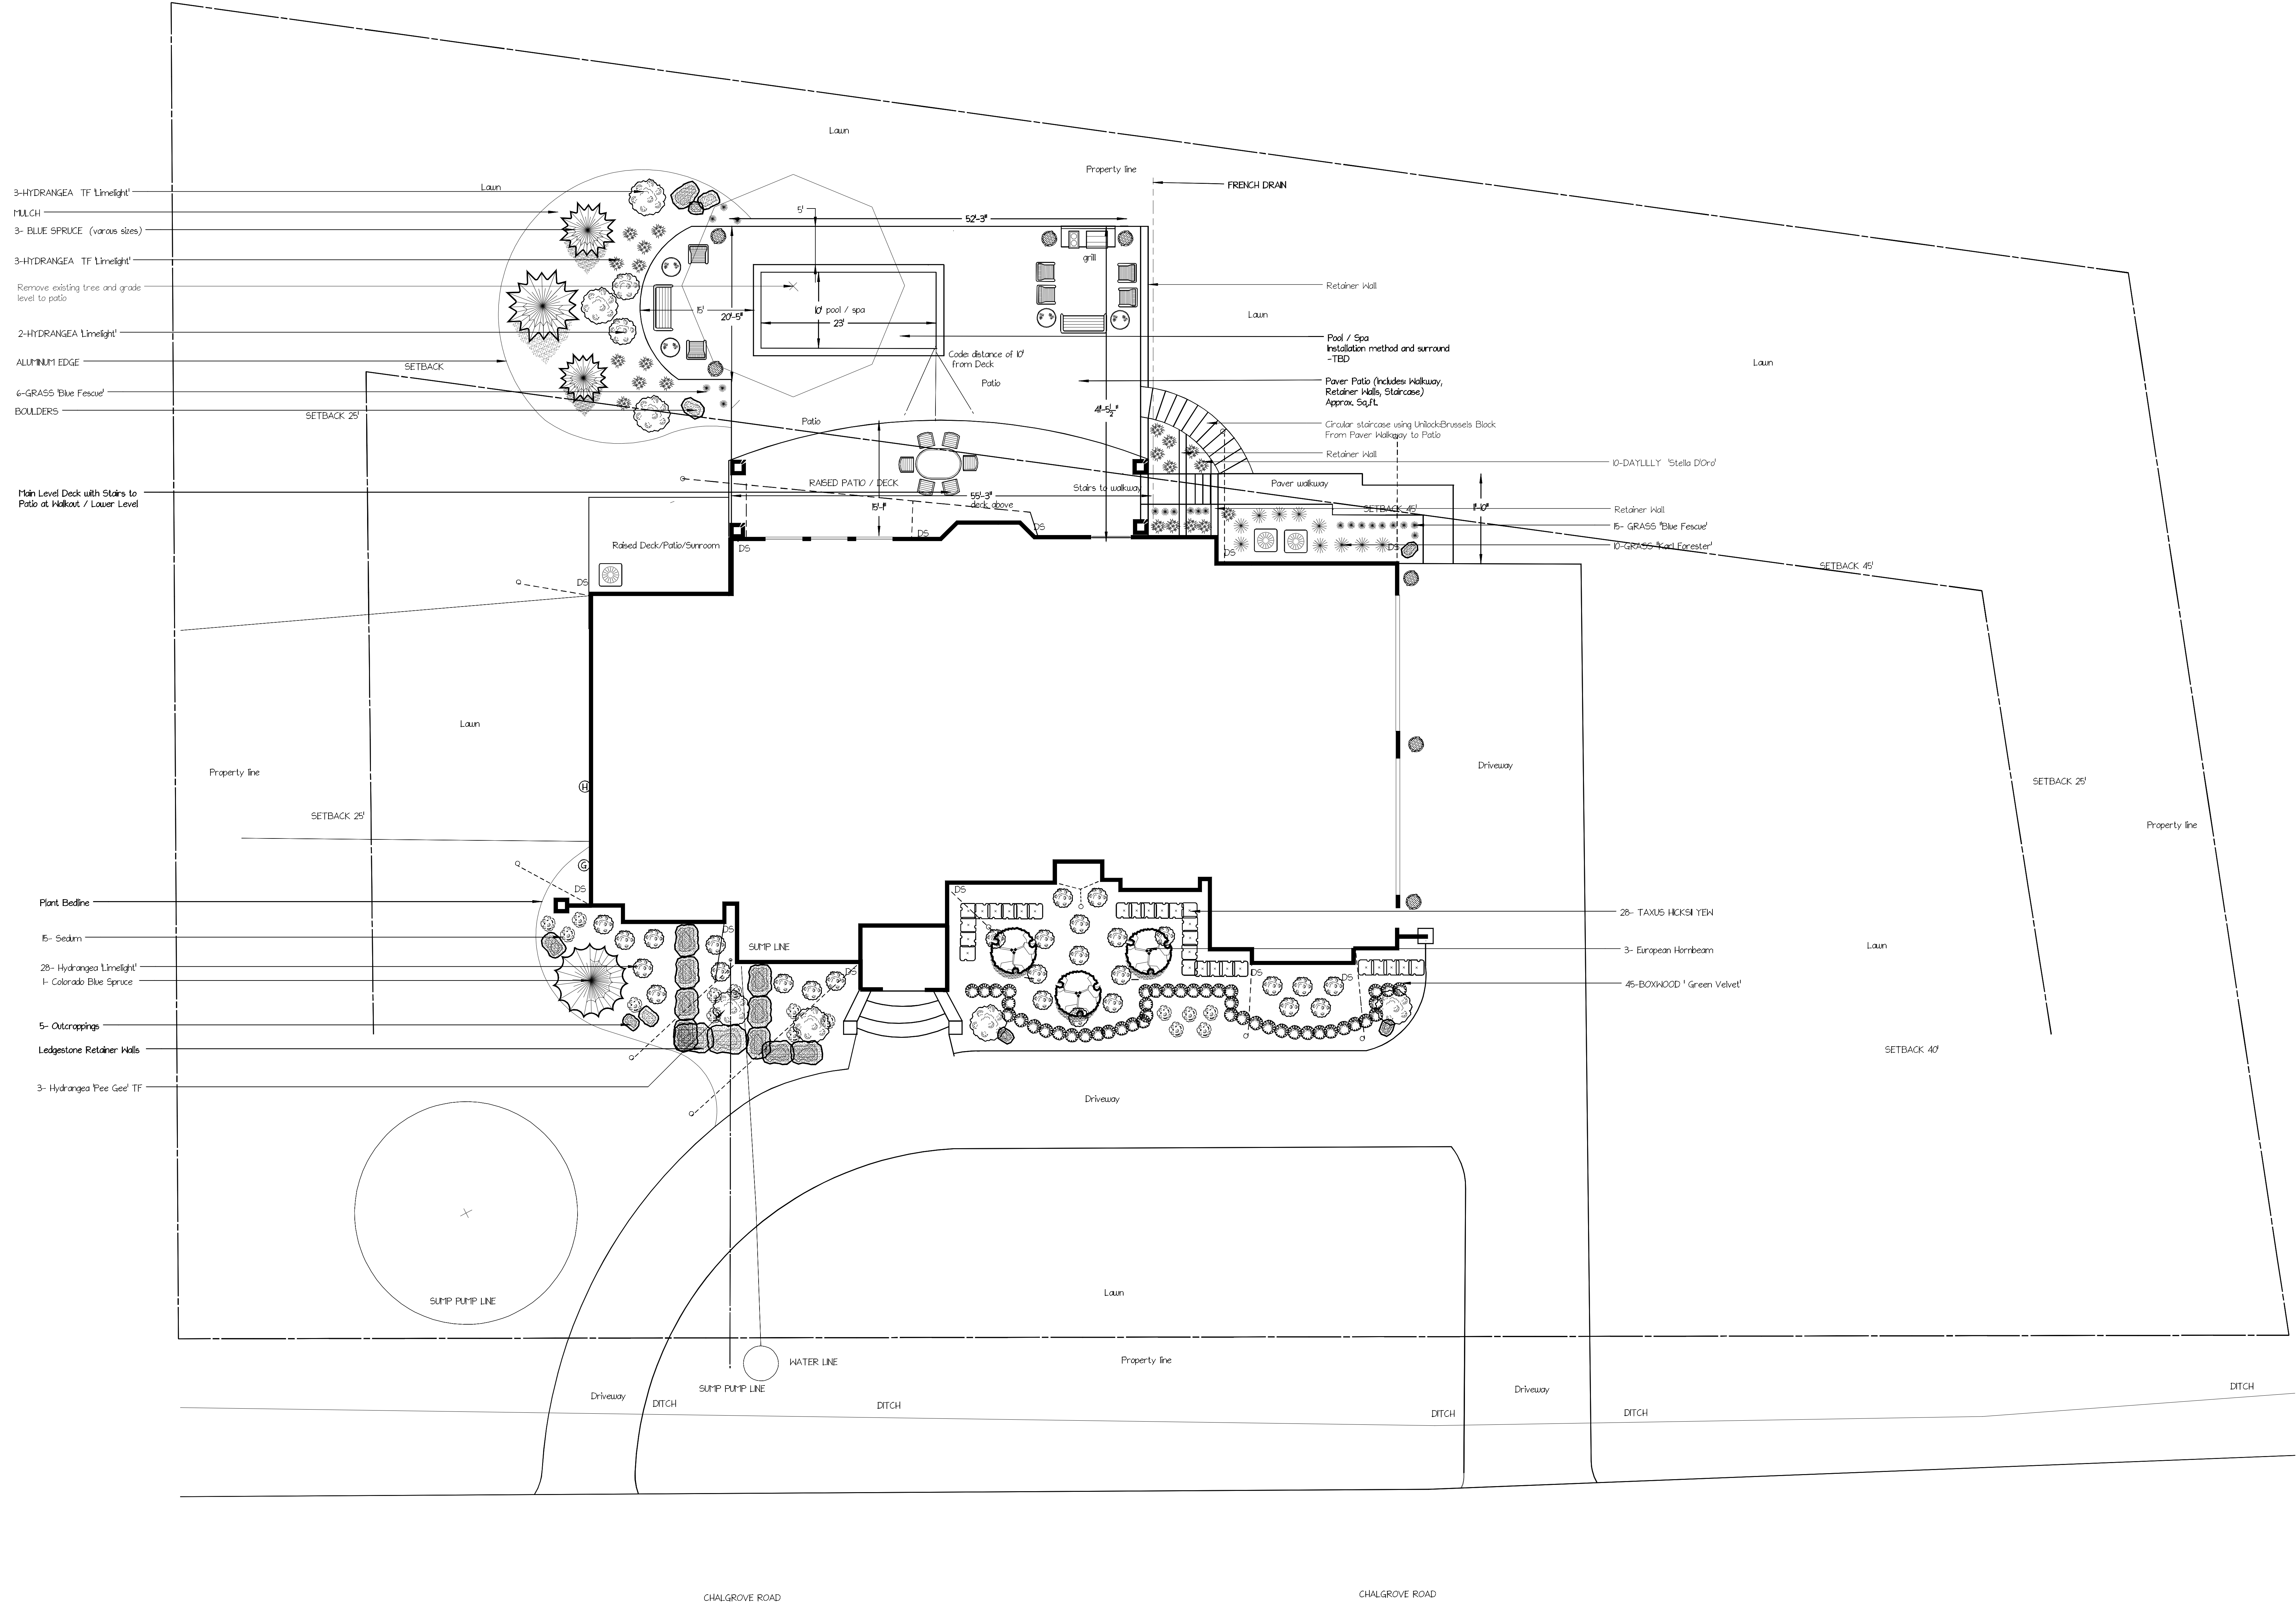

Stella-de-oro-daylily

NOTES

No.	Date	Description

**PAUL QIAN**  
 2211 CHALGROVE DRIVE  
 TROY, MI 48069

SCALE: 1/8" = 10'	PROJECT NO.
DRAWN BY: DIANE PORZONDEK	SHEET NO.
CHECKED BY:	
DATE: 2/5/16	
DATE OF PRINT:	