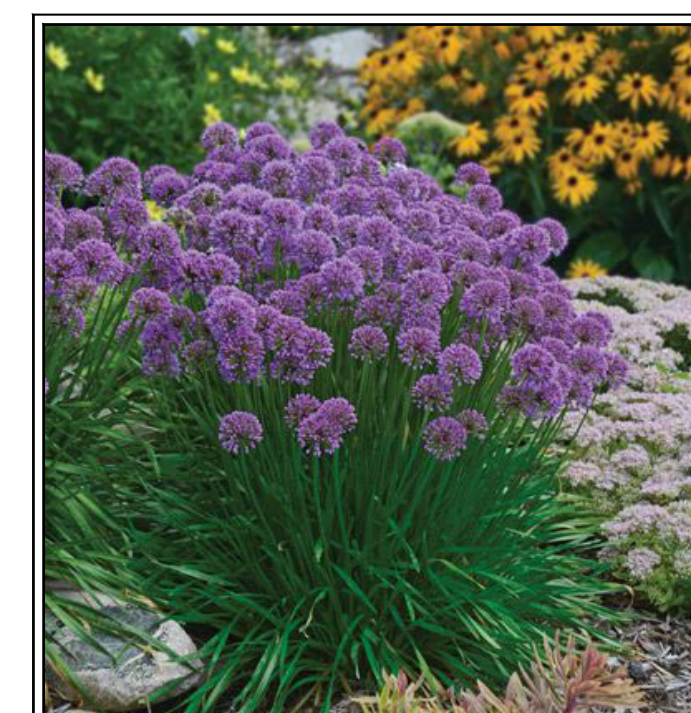

COLORADO SPRUCE Baby Blue

HYDRANGEA Little quick fire

HOSTA GUACAMOLE

Kousa dogwood

HYDRANGEA lets dance-big easy

Hydrangea TF

NINEBARK Center Glow

THUJA Yellow Ribbon

HEGELA Sonic bloom

BOXWOOD-Green Velvet

Ornamental Grass Karl Forester

ALLUMI Trillerum

Ornamental Grass

5/15/19	ADDED 1 larger spruce	
Revision #2/10/19	Revised plant material per customer request	
No.	Date	Description
REVISIONS		