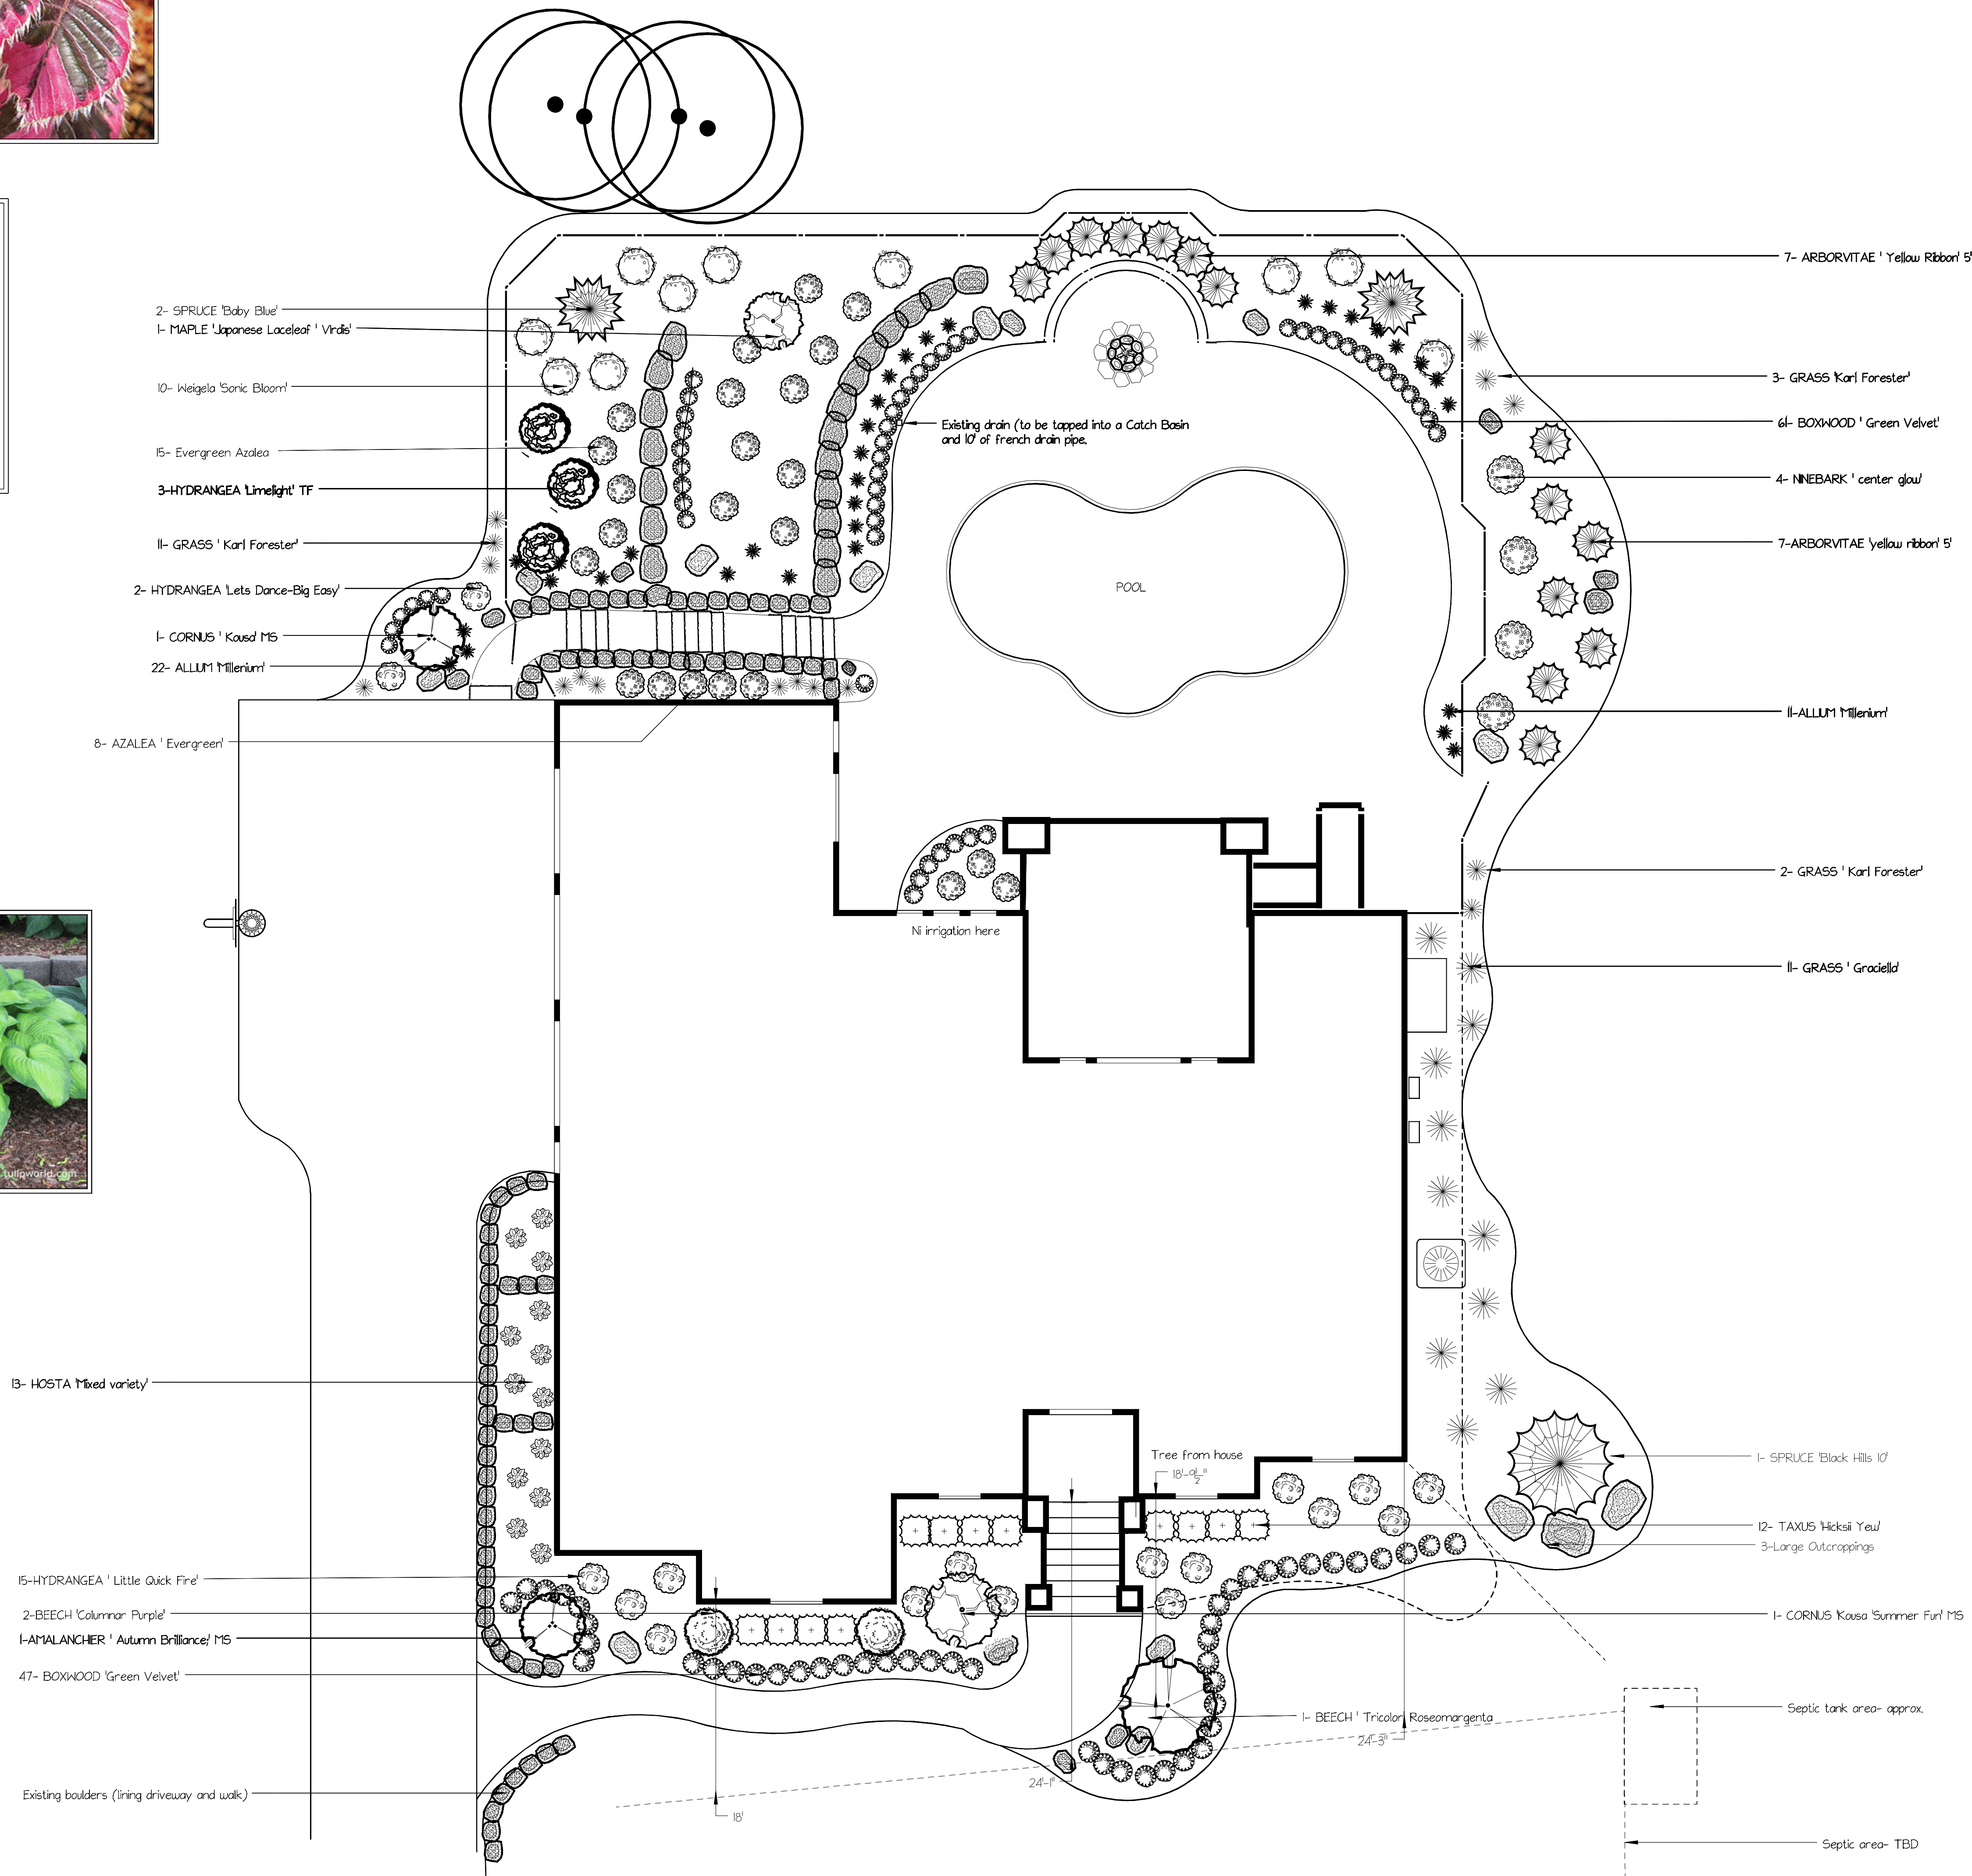

5/15/19	ADDED 1 larger spruce	
Revision #2/10/19	Revised plant material per customer request	
No.	Date	Description
REVISIONS		

Project Name and Address

Dave and Dana
Astrauckas
66440 Autumn Hollow Lane
Washington, MI 48095

SCALE	1/8" = 10'	PROJECT NO.	
DRAWN BY	Diane Porzondek	SHEET NO.	
CHECKED BY			
DATE	4/20/19		
DATE OF PRINT