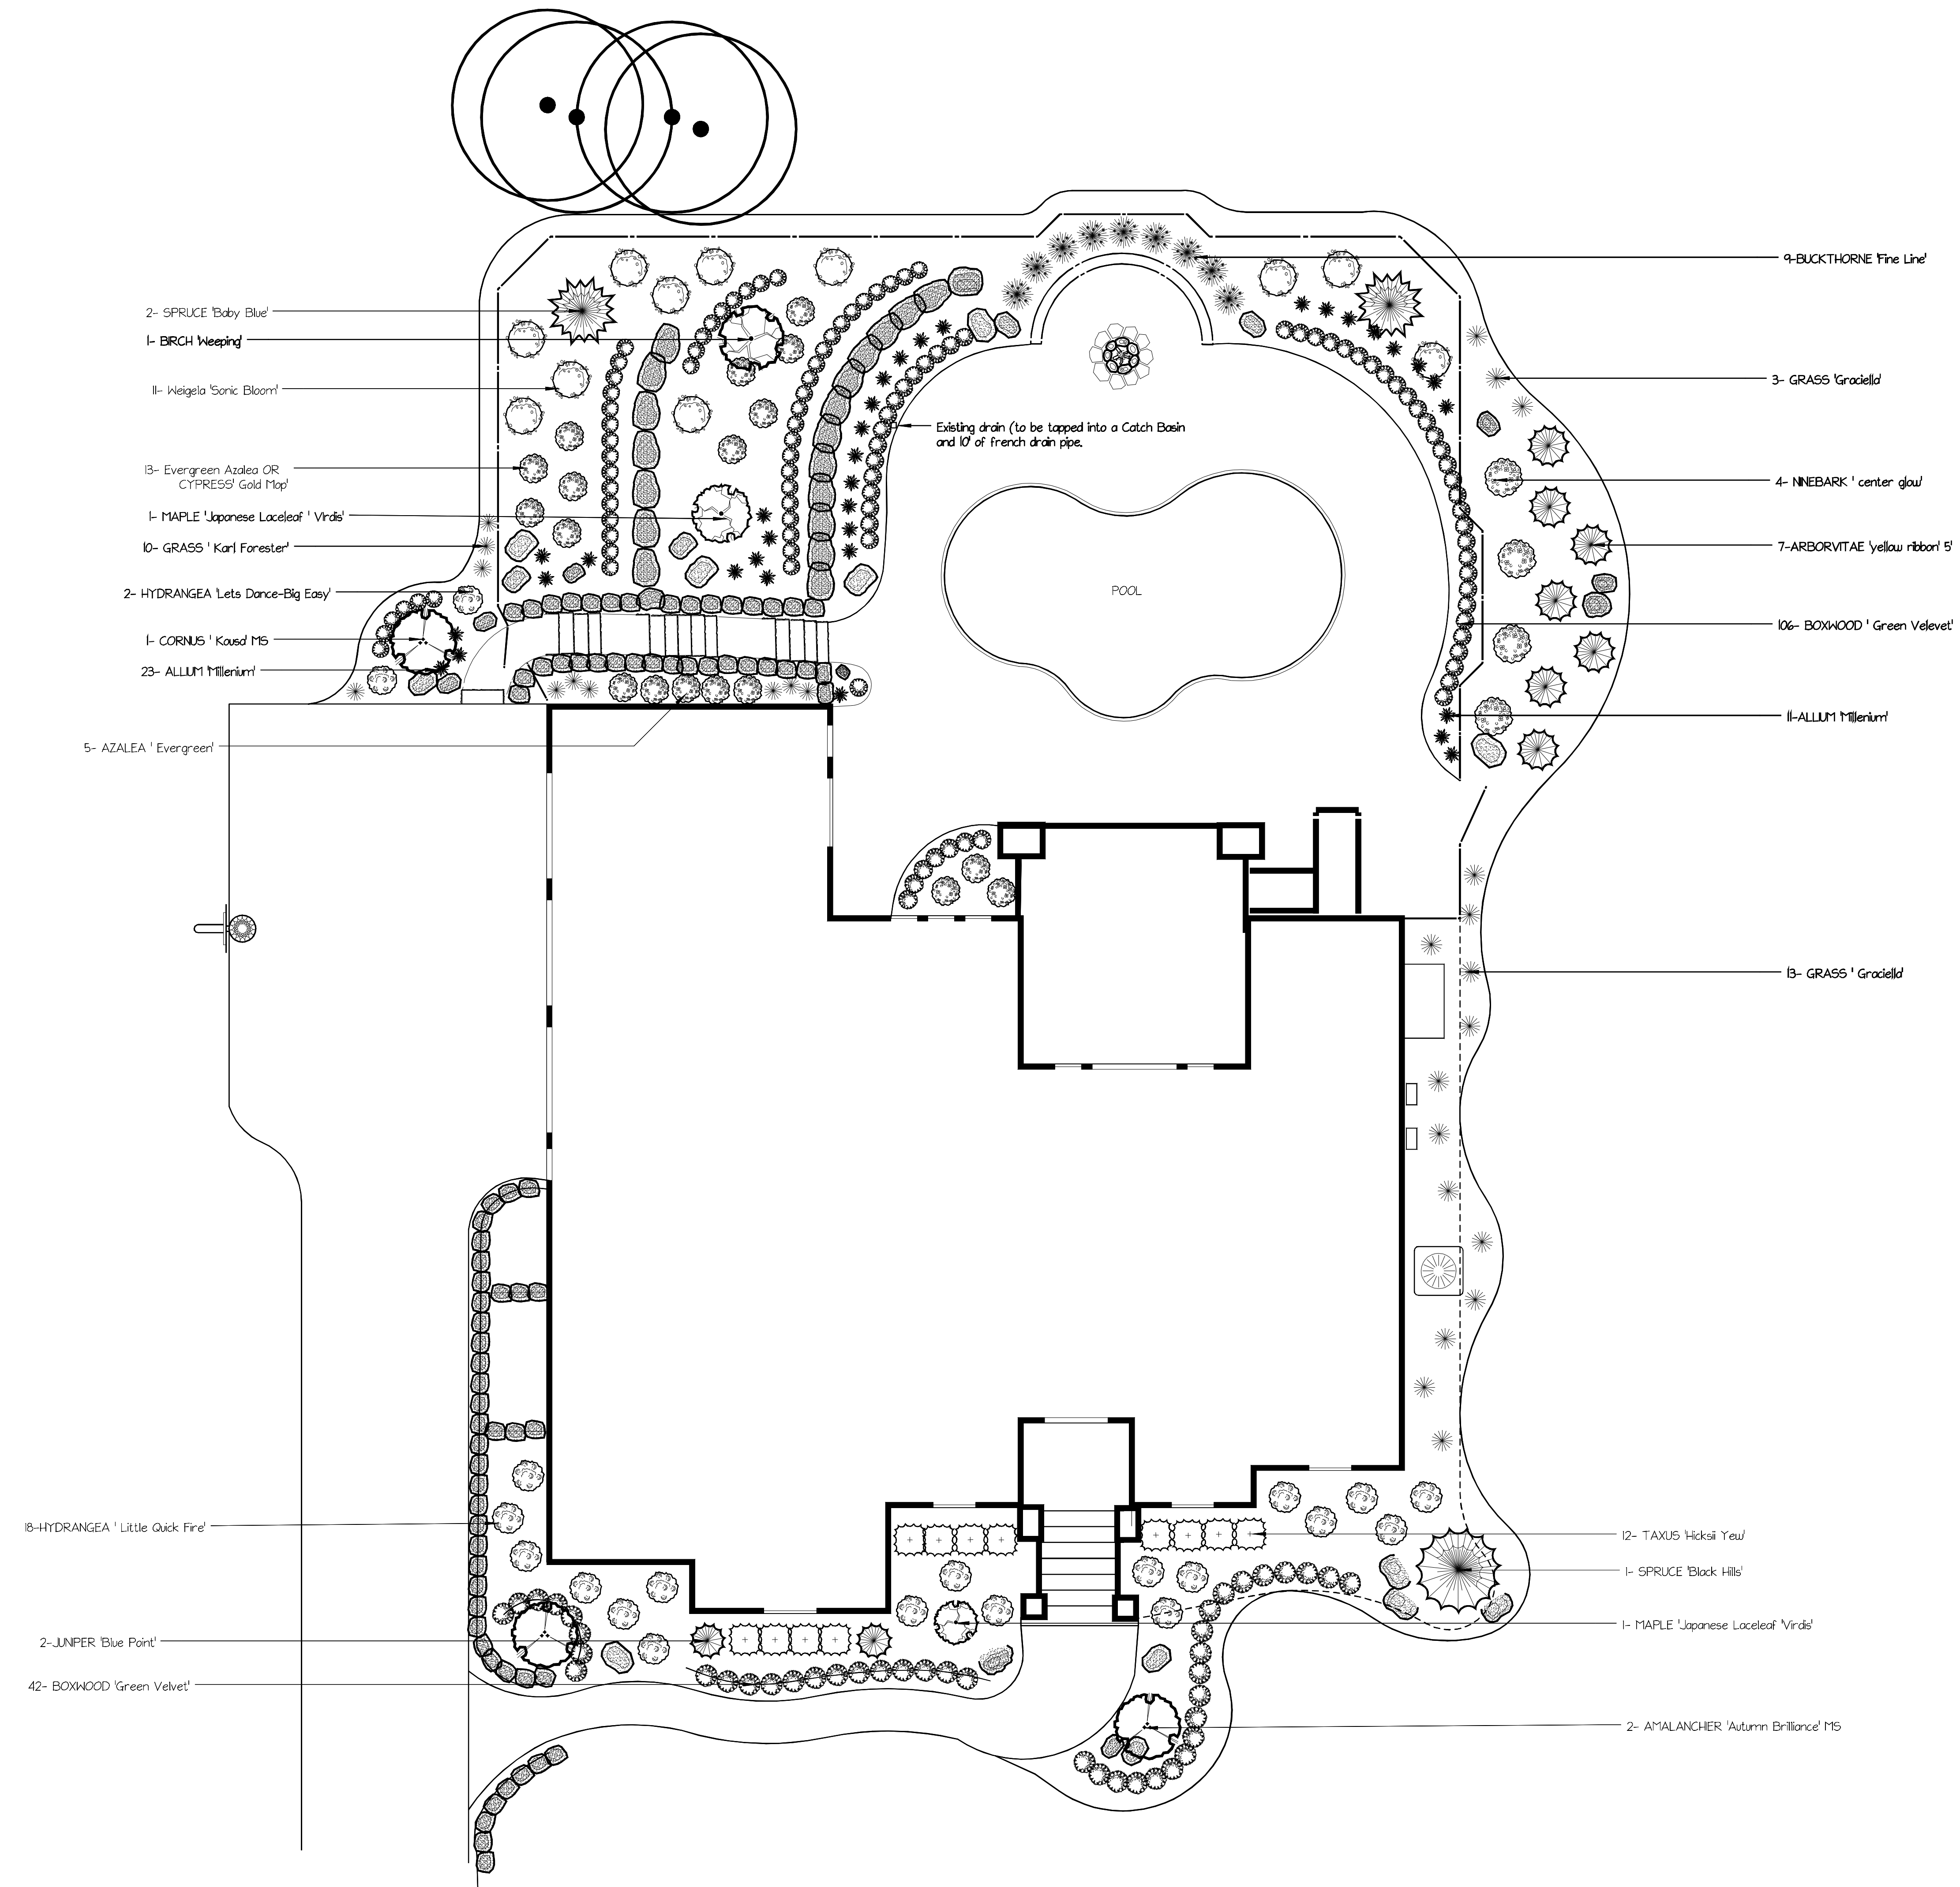

CORNUS Summer Fun

HYDRANGEA lets dance-big easy

BRCH Weeping white

NINEBARK Center Glow

THUJA Yellow Ribbon

HEGELA Sonic bloom

BOXWOOD-Green Velvet

Ornamental Grass Karl Forester

ALLUMI Millerum

Ornamental Grass

NOTES

No.	Date	Description

HILLSIDE RETREAT

Washington, MI 48095

SCALE	1/8" = 10'
DRAWN BY	Diane Porzondek
CHECKED BY	
DATE	4/20/19
DATE OF PRINT	

PROJECT NO.	
SHEET NO.	