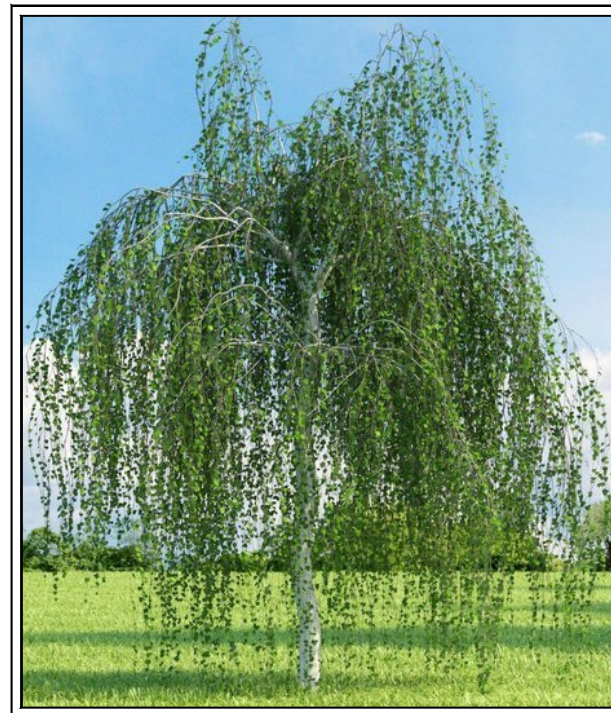

Ficus-glauc-Densata-Black Hills spruce

ACER Japanese maple VRDE

Amelanchier

BUCKTHORN Fine Line

JUNPER Blue Point

Taxus Hickoi Yew

COLORADO SPRUCE Baby Blue

HYDRANGEA Little quick Fire

CORNUS Summer Fun

HYDRANGEA lets dance-big easy

BRCH Weeping white

NINEBARK Center Glow

THUJA Yellow Ribbon

HEGELA Sonic bloom

BOXWOOD-Green Velvet

Ornamental Grass Karl Forester