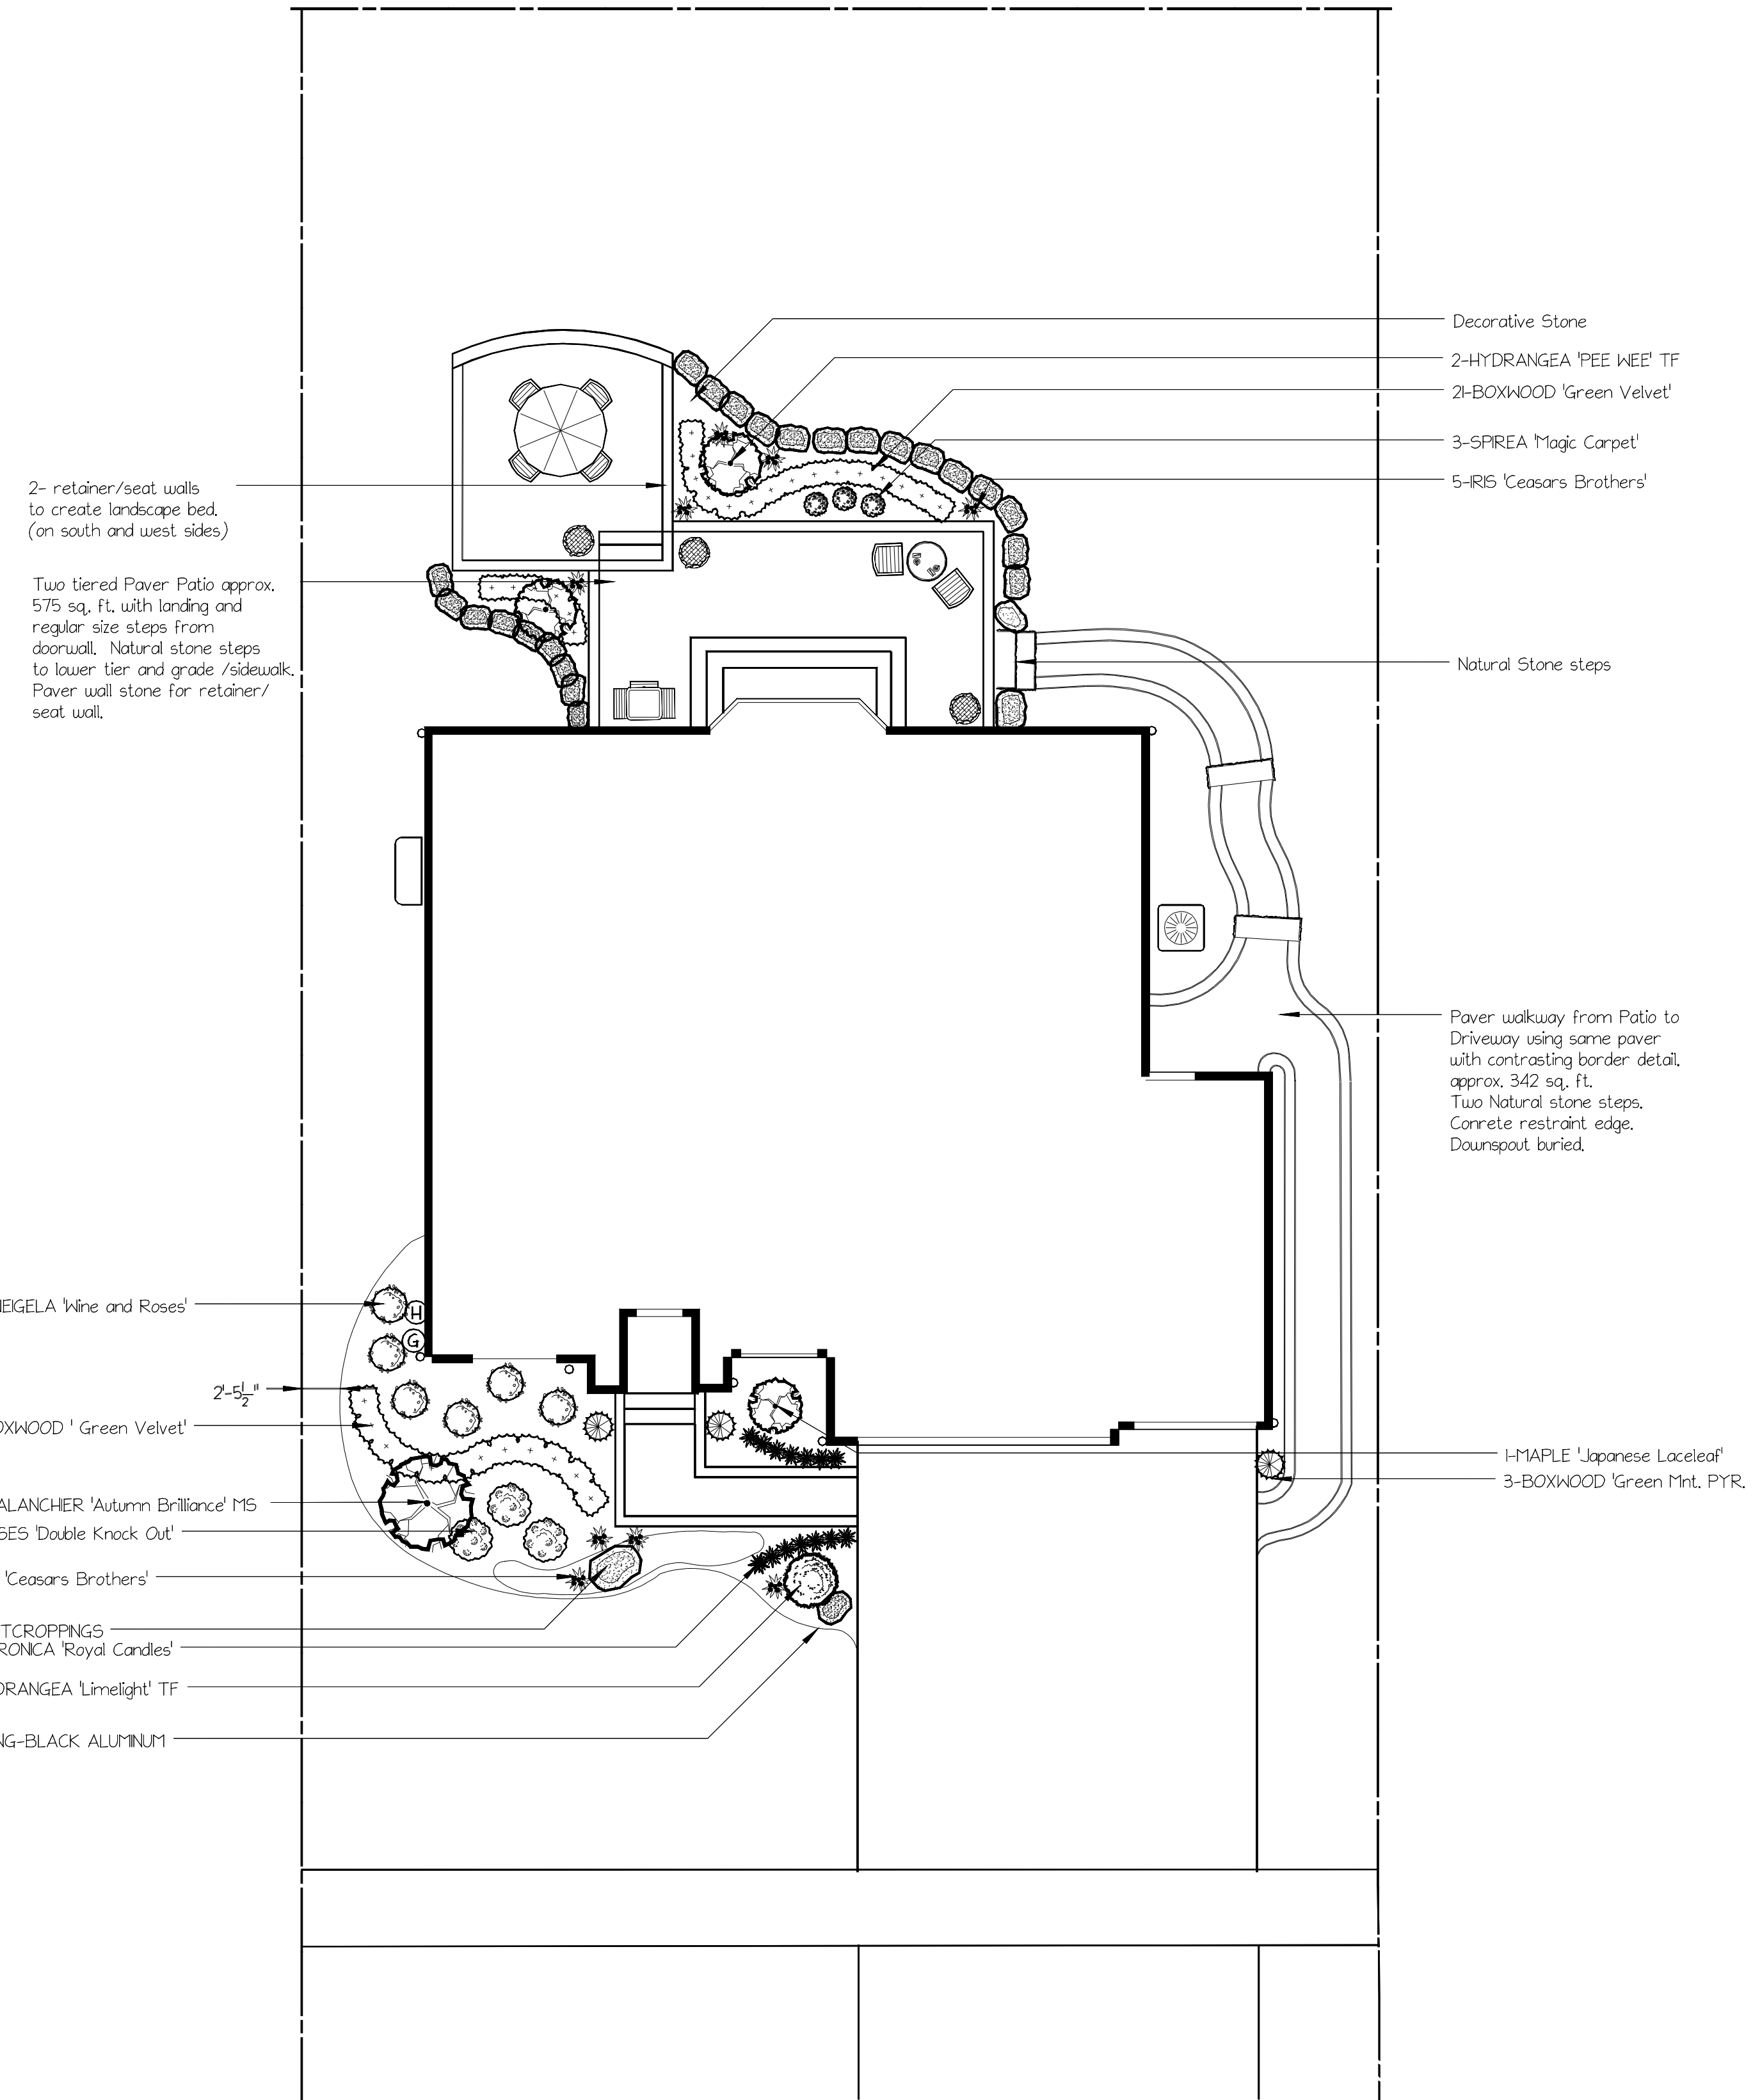

Amalanchier

8446d[]

Hydrangea TF

weigela-wine-roses[]

©2008 Horticoia, Inc.

MAGIC CARPET SPIREA

Japanese Maple -Laceleaf

NOTES

| No. | Date | Description |
|-----|------|-------------|
|     |      |             |
|     |      |             |
|     |      |             |
|     |      |             |
|     |      |             |
|     |      |             |
|     |      |             |
|     |      |             |
|     |      |             |
|     |      |             |

KEVIN AND LAVINIA  
KLEMMZ  
52460 REJOICE DRIVE  
MACOMB, MI 48042

|              |                |             |  |
|--------------|----------------|-------------|--|
| SCALE        | 1/8" = 1'      | PROJECT NO. |  |
| DRAWN BY     | DANE PORZONDEK | SHEET NO.   |  |
| CHECKED BY   |                |             |  |
| DATE         | 4/8/14         |             |  |
| DATE OF FRMT |                |             |  |