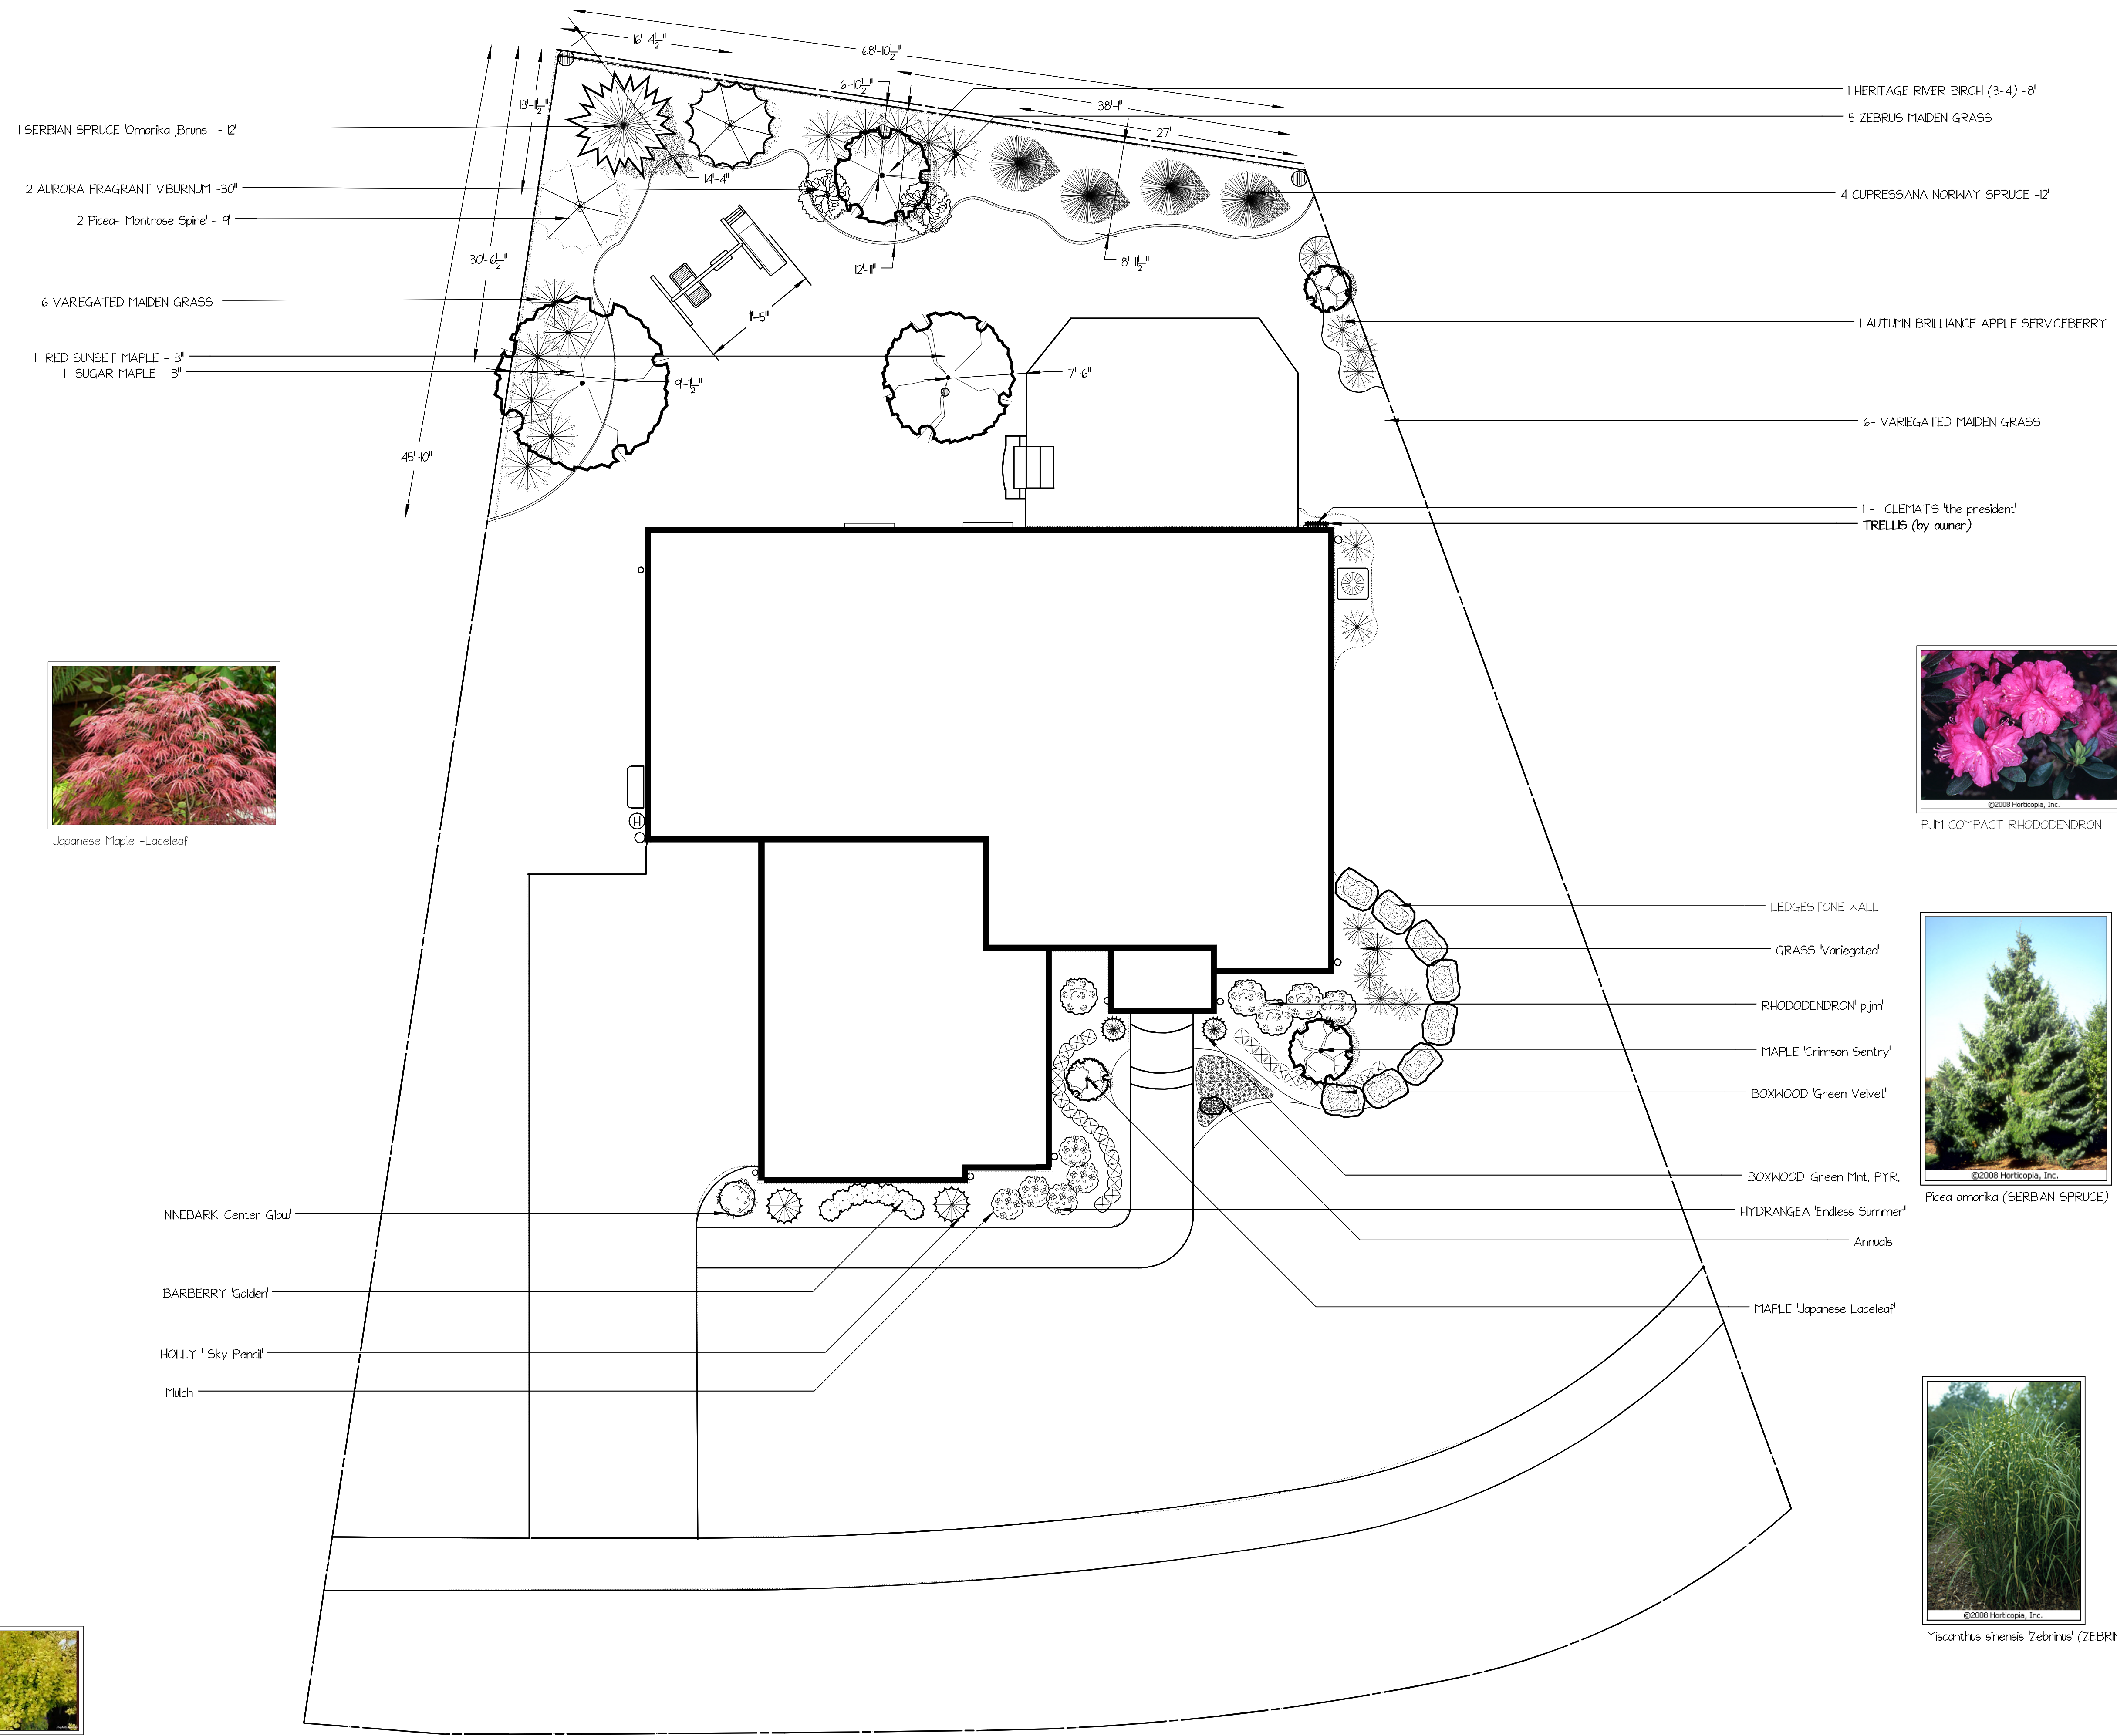

Betula nigra 'Cully' (HERITAGE RIVER BIRCH)

Viburnum 'Carless'

Japanese Maple 'Laceleaf'

GREEN MOUNTAIN SUGAR MAPLE

White Pine

FLORISTS HYDRANGEA

Barberry 'Golden'

PJM COMPACT RHODODENDRON

Picea omorika (SERBIAN SPRUCE)

Miscanthus sinensis 'Zebrinus' (ZEBRINUS MAIDEN GRASS)

NORTH

POMPILI RESIDENCE  
 56071 ASHBROOKE DRIVE WEST  
 SCALE 1/8" = 1'-0" DATE MARCH 29, 2013  
 DRAWING #